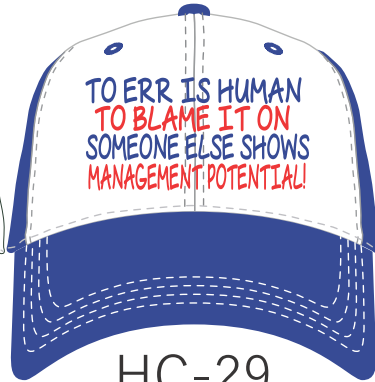

HERITAGE COLLECTION

Our popular printed novelty caps come in 12 designs. Six panel, cotton twill caps with velcro closure. Available in assortments or individual design. Two dozen minimum.

HC-29